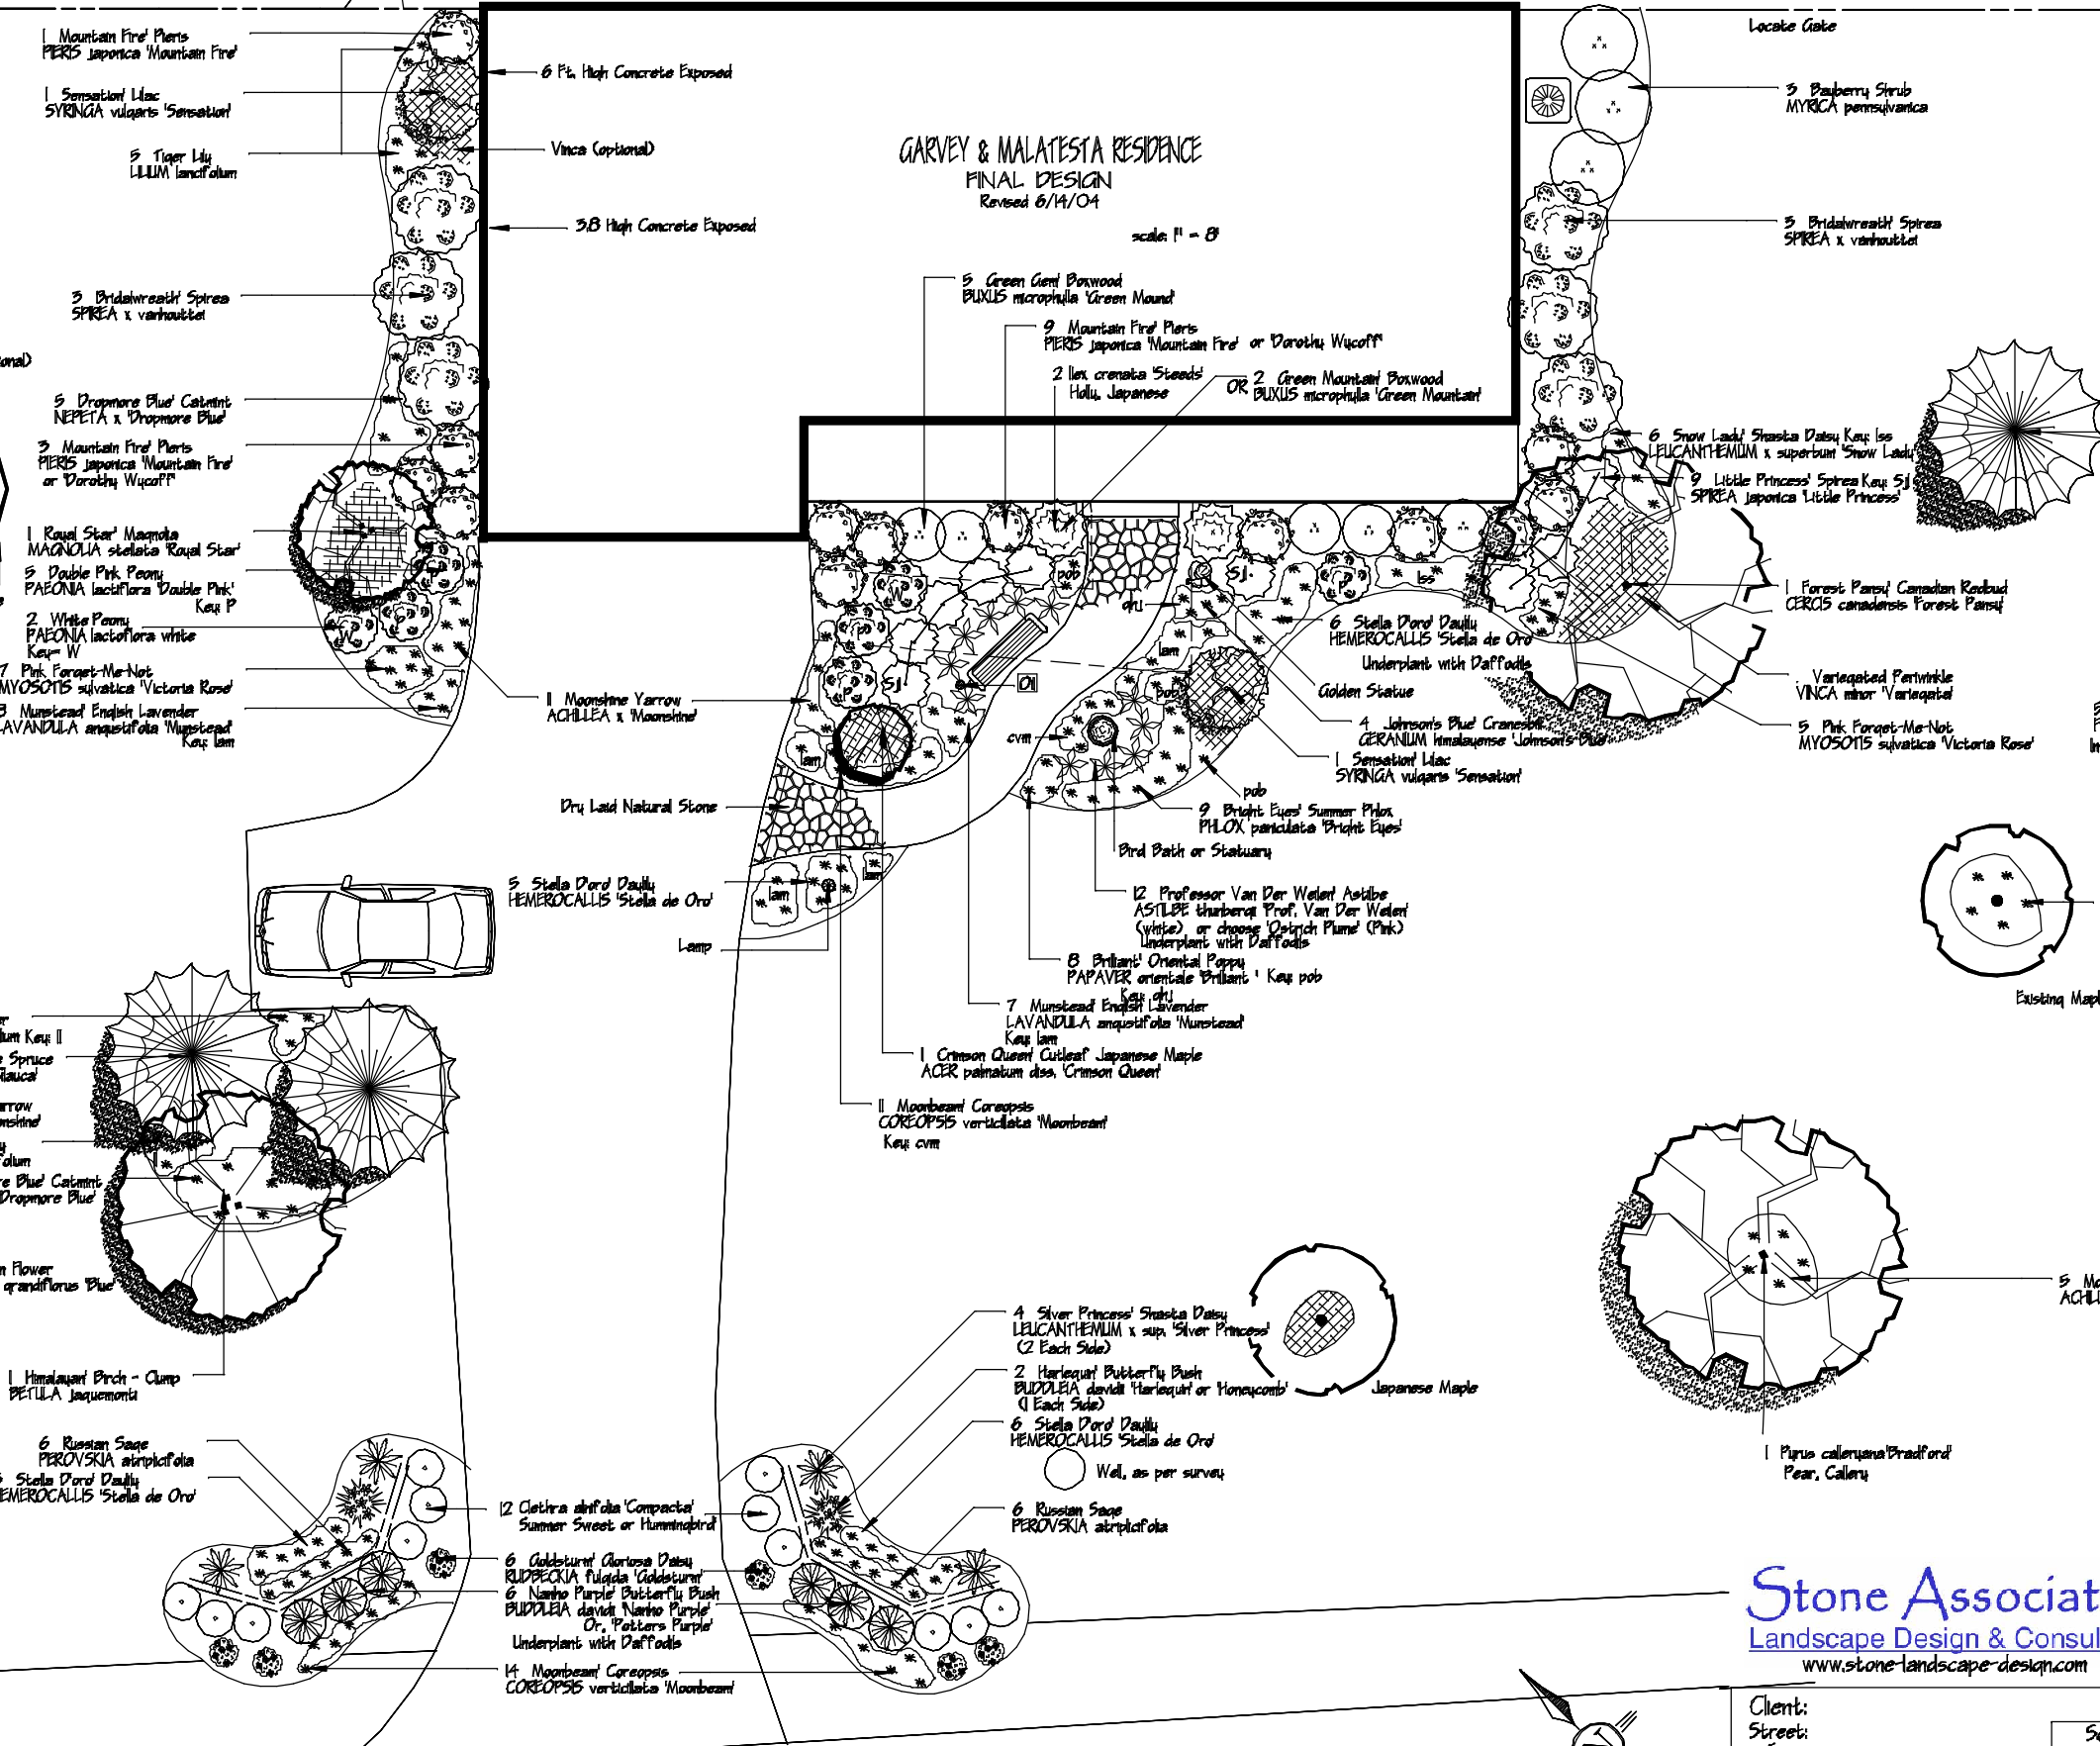

GARVEY & MALATESTA RESIDENCE
FINAL DESIGN
Revised 6/14/04

scale: 1" = 8'

Stone Associates
Landscape Design & Consulting
www.stone-landscape-design.com

Client:	Scale:	
Street:	Phone #	Date:
Contact:	Editor:	Plan #
Designer:		